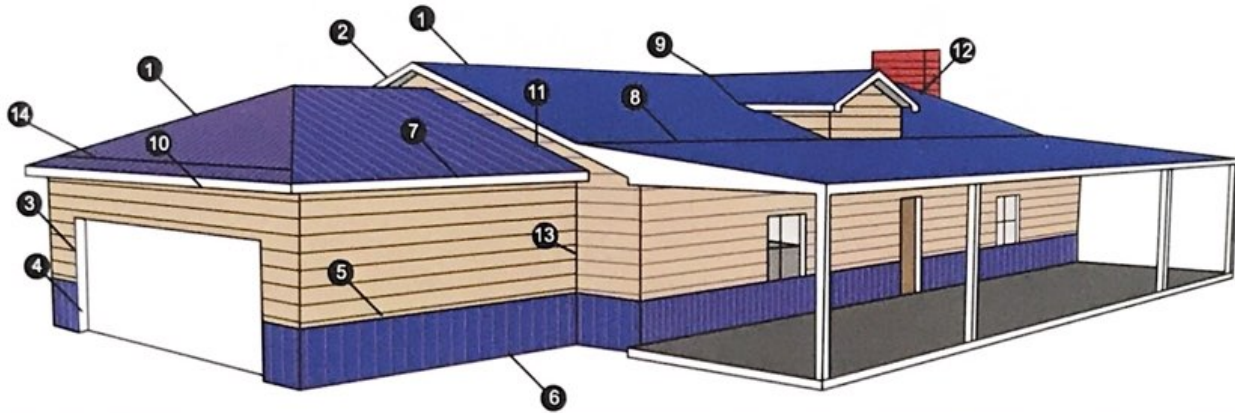

GALLERY BLUE

GALVALUME

HAWAIIAN BLUE

IVY GREEN

KOKO BROWN

PROUDLY FINISHED WITH **SHERWIN-WILLIAMS** Coil Coatings

29 Gauge Trim Chart

STANDARD TRIM SELECTION

→ Denotes painted side.

1 RIDGE CAP 	2 OUTSIDE CORNER 	13 INSIDE CORNER
3 J CHANNEL 	6 BASE TRIM 	6 RAT GUARD
7 DRIP EDGE 	DRIP CAP 	10 FASCIA
5 TRANSITION 	9 VALLEY 	8 PITCH BREAK
8 ENDWALL FLASHING 	12 SIDEWALL FLASHING 	12 DOOR TRACK COVER
14 ICE GUARD 	2 HOUSE RAKE 	4 DOOR POST TRIM
DOUBLE TRACK COVER 	We Also Make Custom Trim in 10'4" and 12'4" Sections	
		All Standard Trims Come in 10'4" and 12'4" Sections

Corner/Rakes Come in 10'4", 12'4", 14'4" and 16'4" Sections