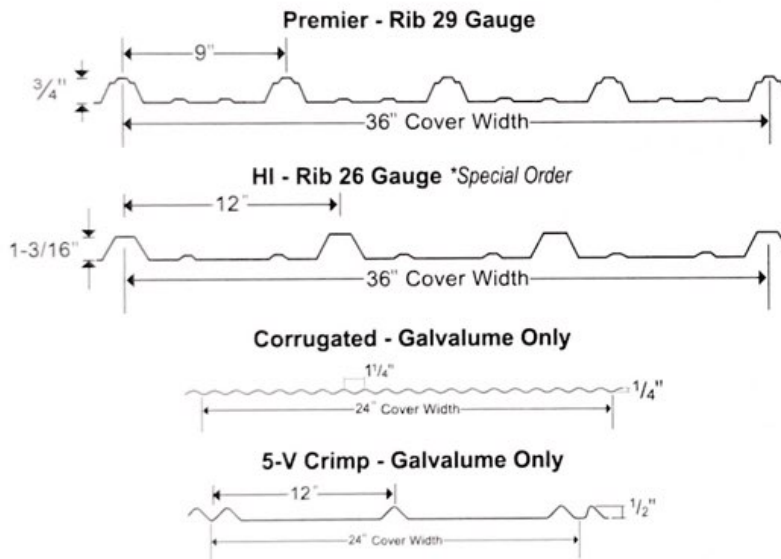

Note: Color samples may vary from the actual coated product. Please obtain actual metal samples for color approval.