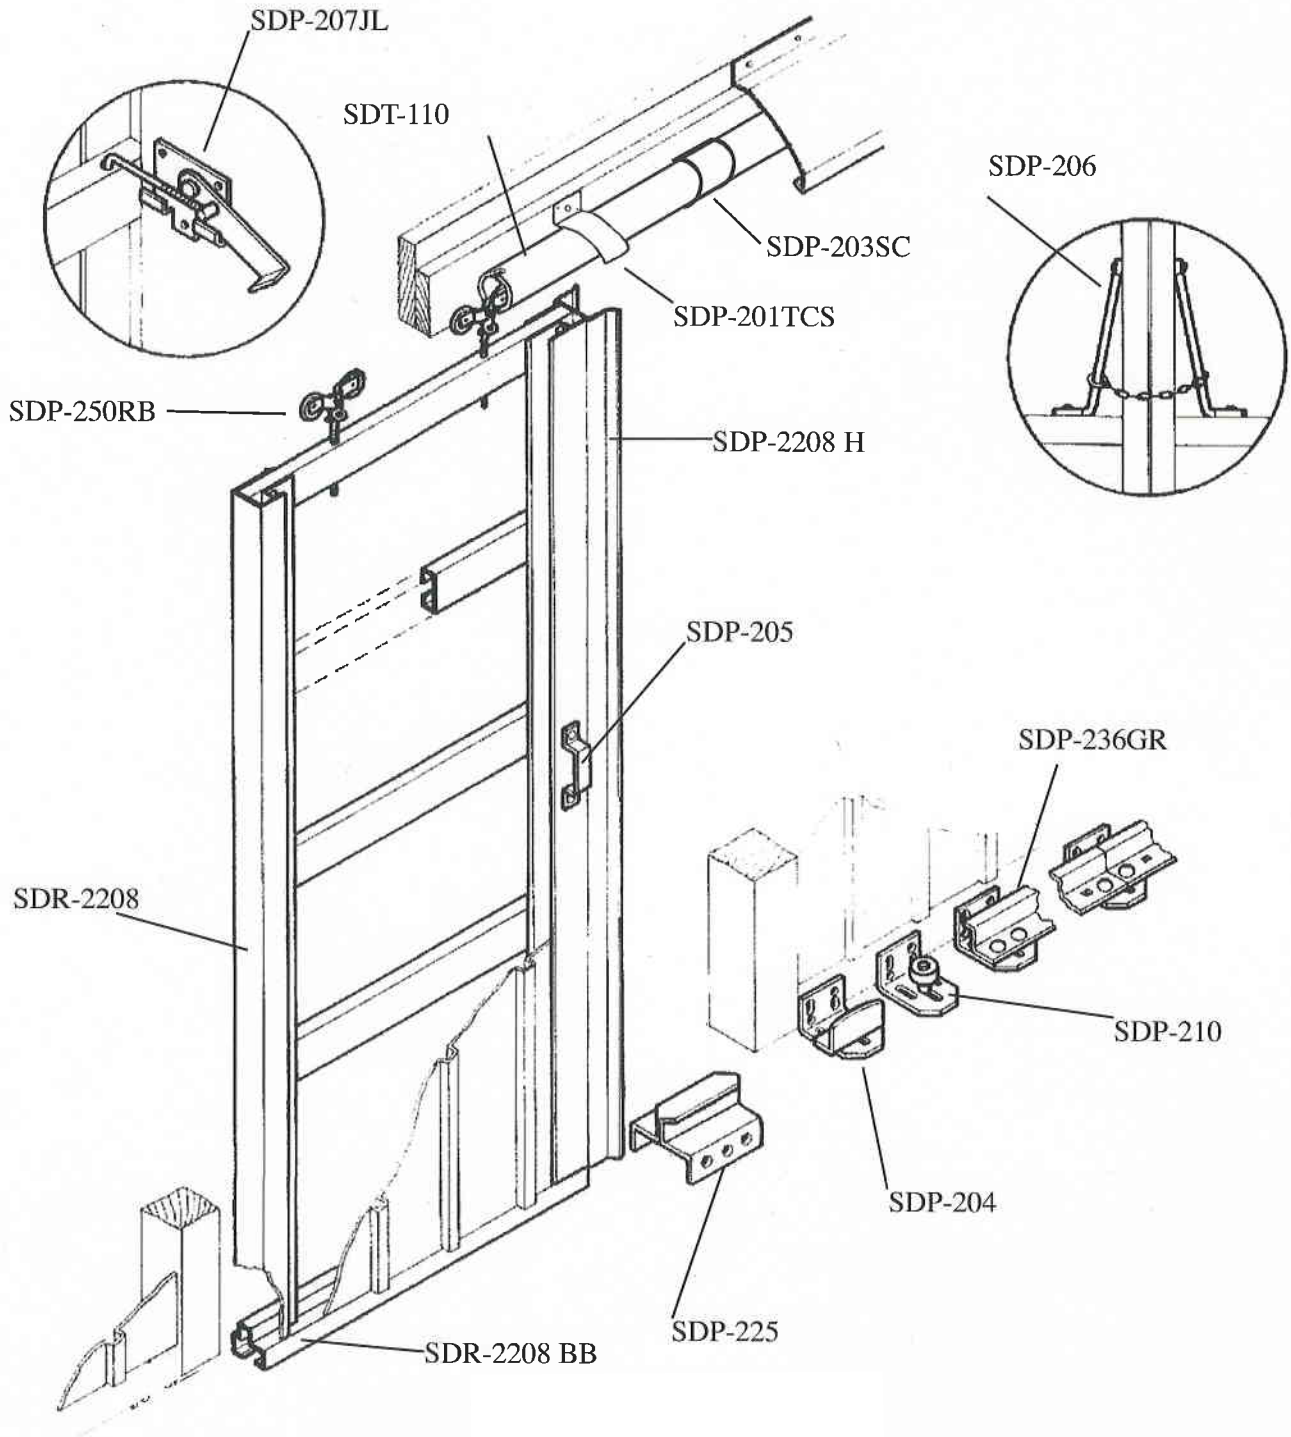

# SLIDING DOOR AND TRACK COMPONENTS

859-485-1928  
Fax 859-485-1083

**BSM** BURCH SHEET METAL  
& BUILDING SUPPLY

13113 Apex Drive  
Walton, KY 41094

[burchsheetmetal@zoomtown.com](mailto:burchsheetmetal@zoomtown.com)